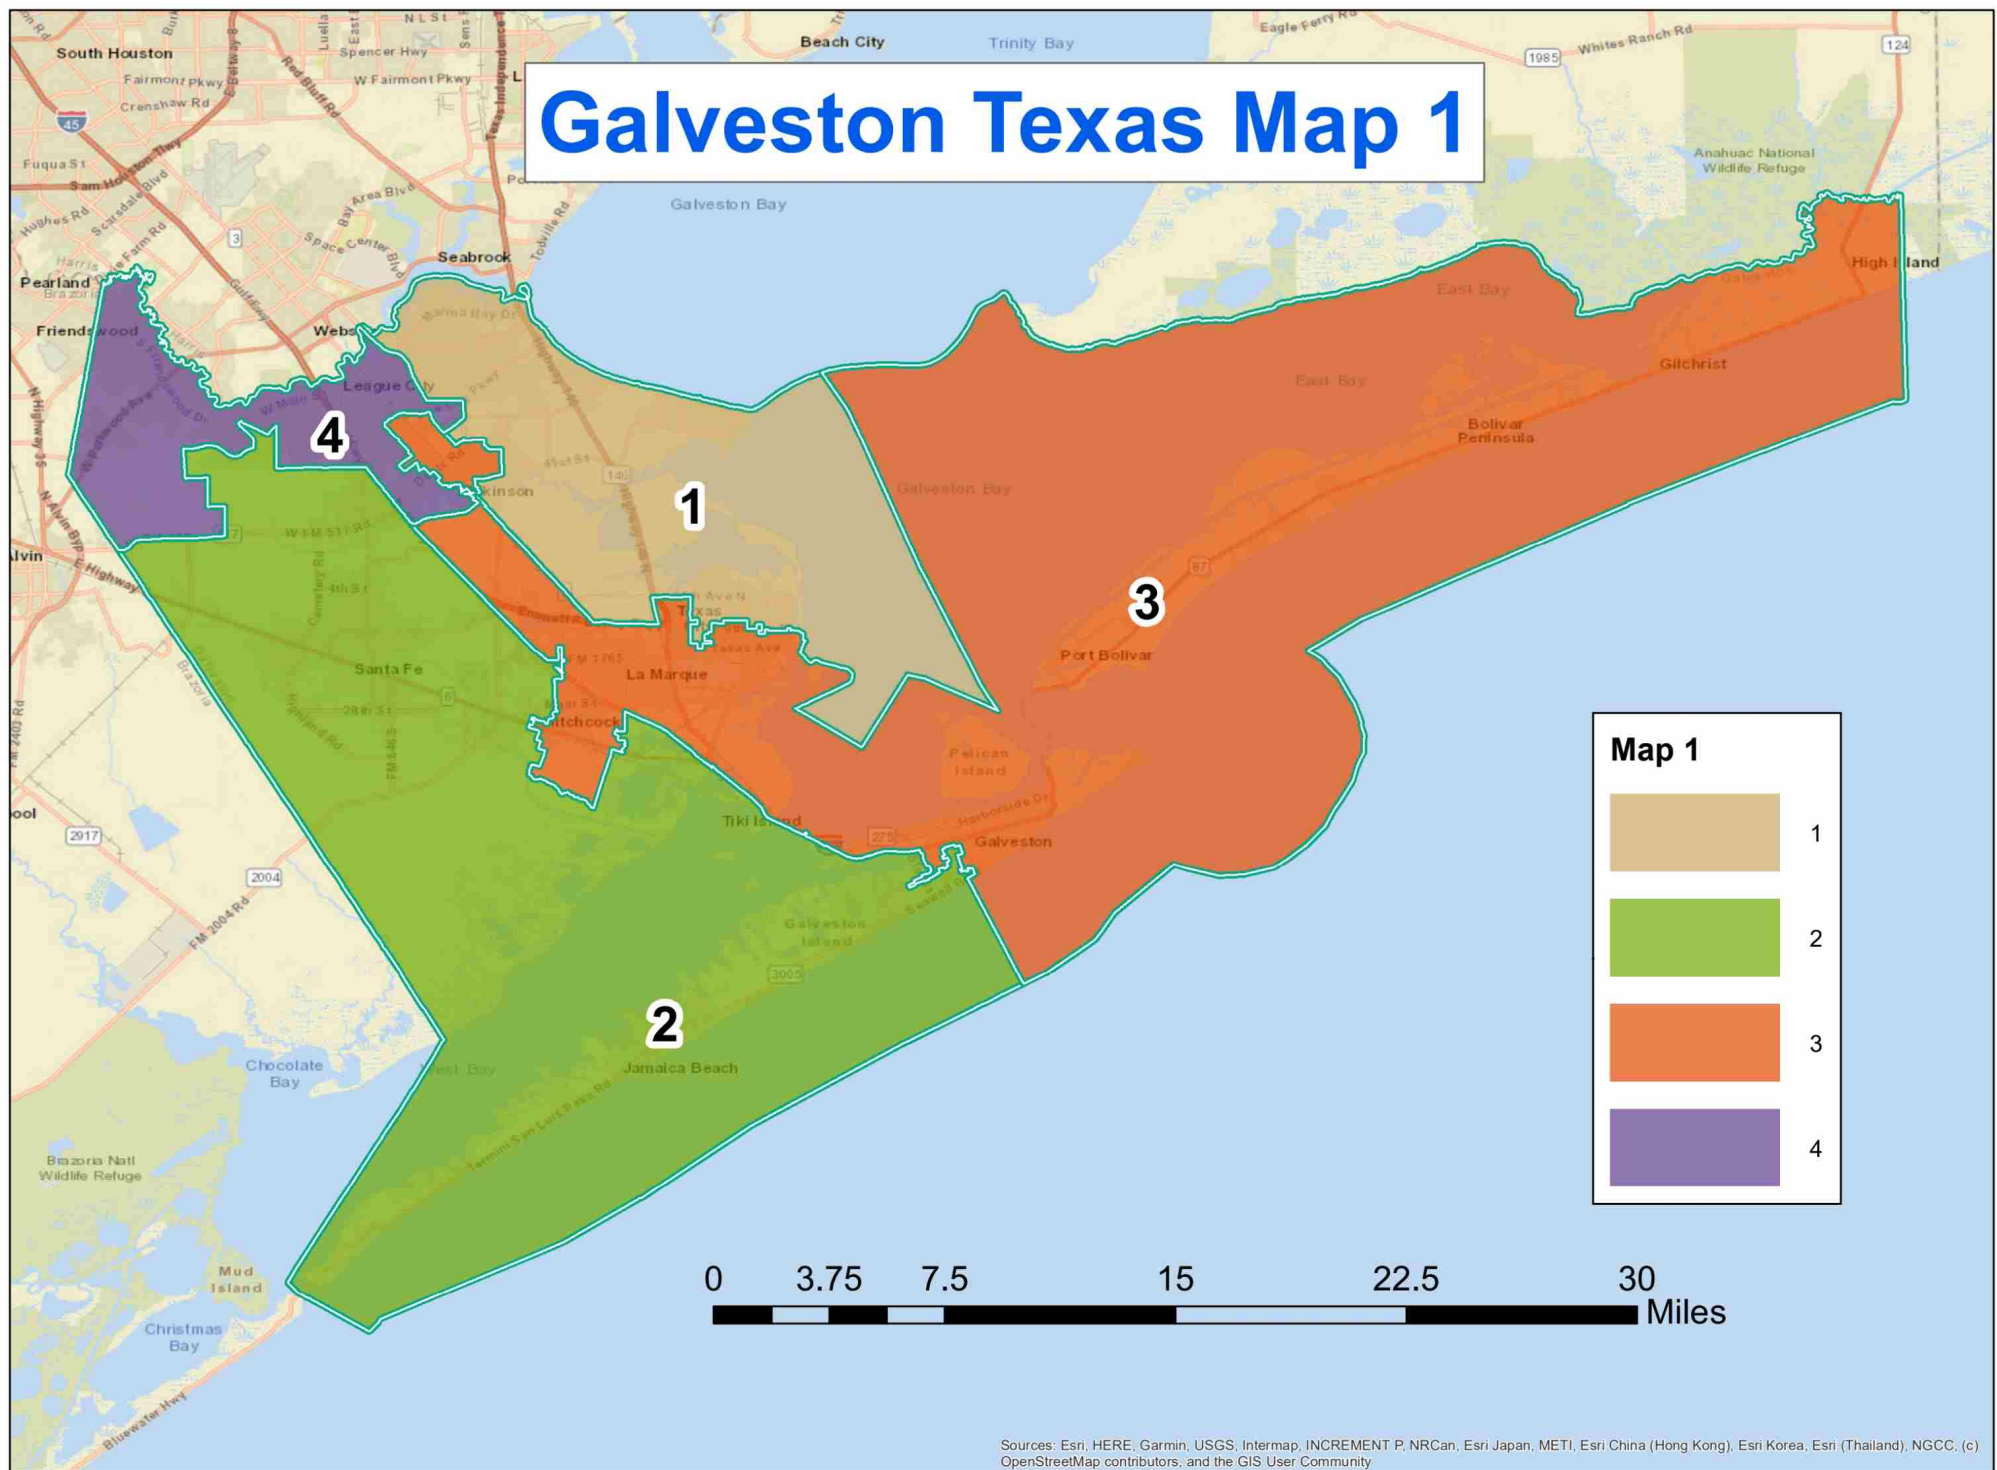

Galveston Texas Map 1

	1
	2
	3
	4

0 3.75 7.5 15 22.5 30 Miles

Sources: Esri, HERE, Garmin, USGS, Intermap, INCREMENT P, NRCan, Esri Japan, METI, Esri China (Hong Kong), Esri Korea, Esri (Thailand), NGCC, (c) OpenStreetMap contributors, and the GIS User Community